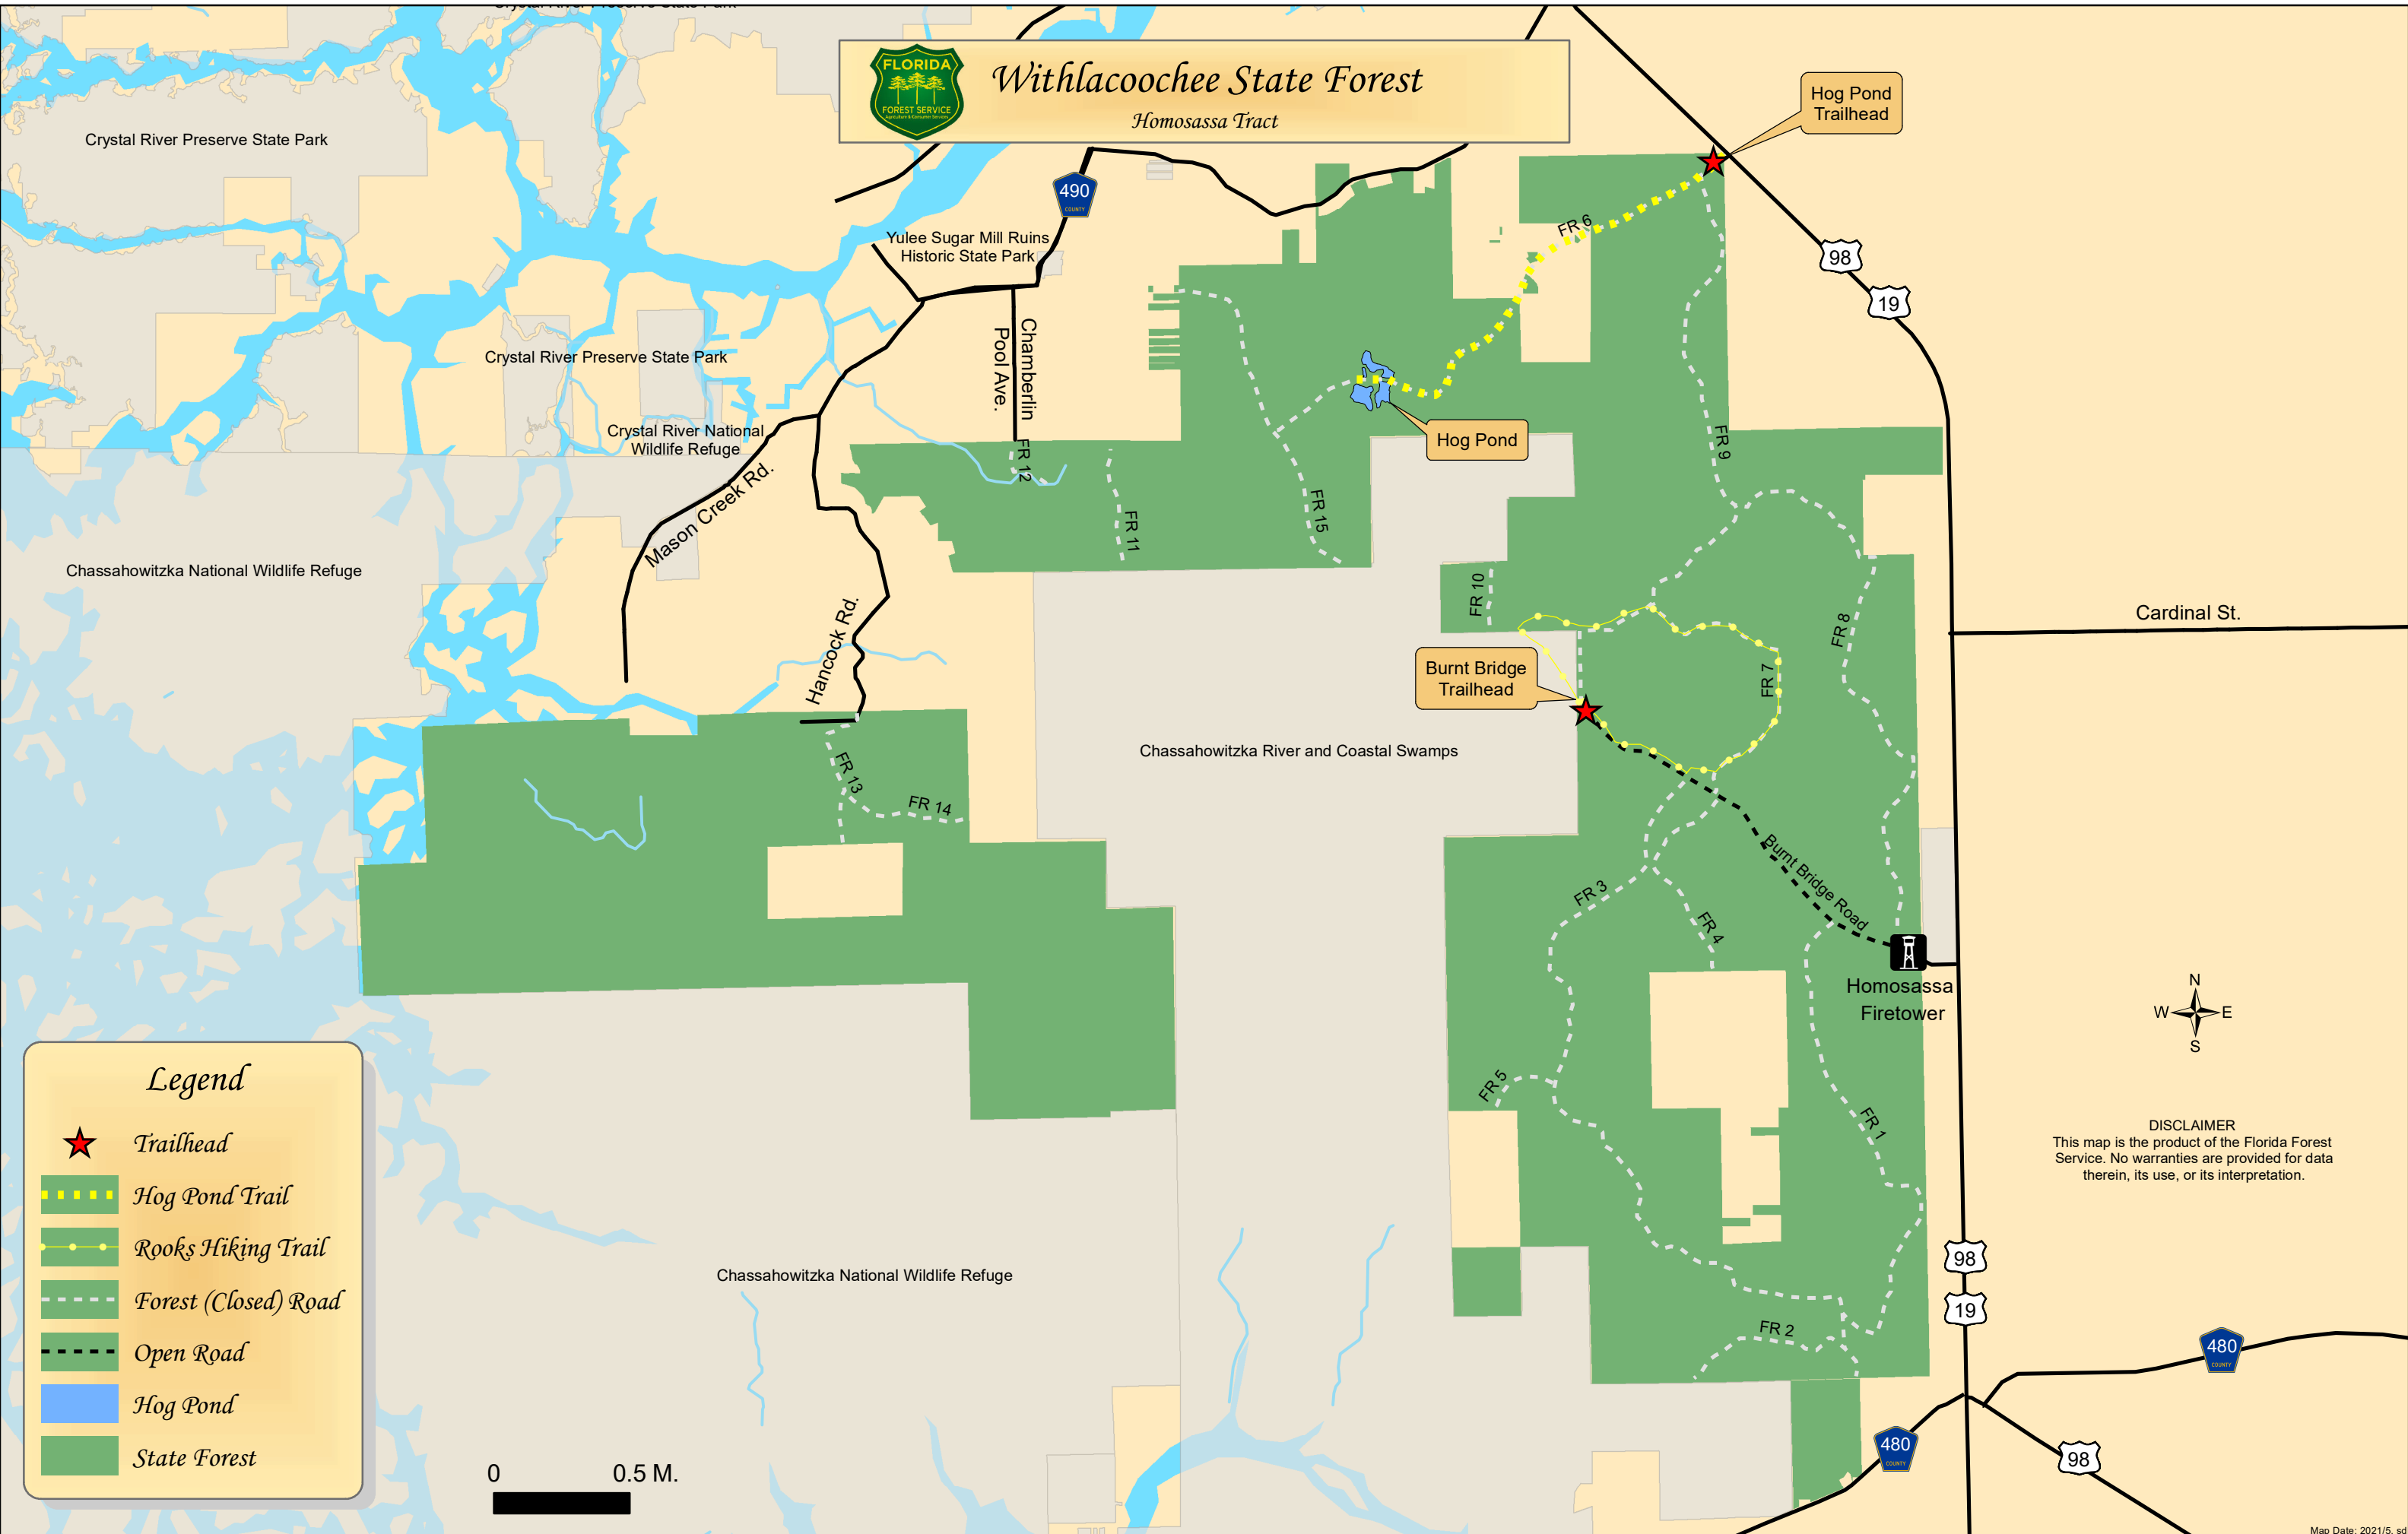

 **Withlacoochee State Forest**
Homosassa Tract

Legend

-  Trailhead
-  Hog Pond Trail
-  Rooks Hiking Trail
-  Forest (Closed) Road
-  Open Road
-  Hog Pond
-  State Forest

DISCLAIMER
This map is the product of the Florida Forest Service. No warranties are provided for data therein, its use, or its interpretation.