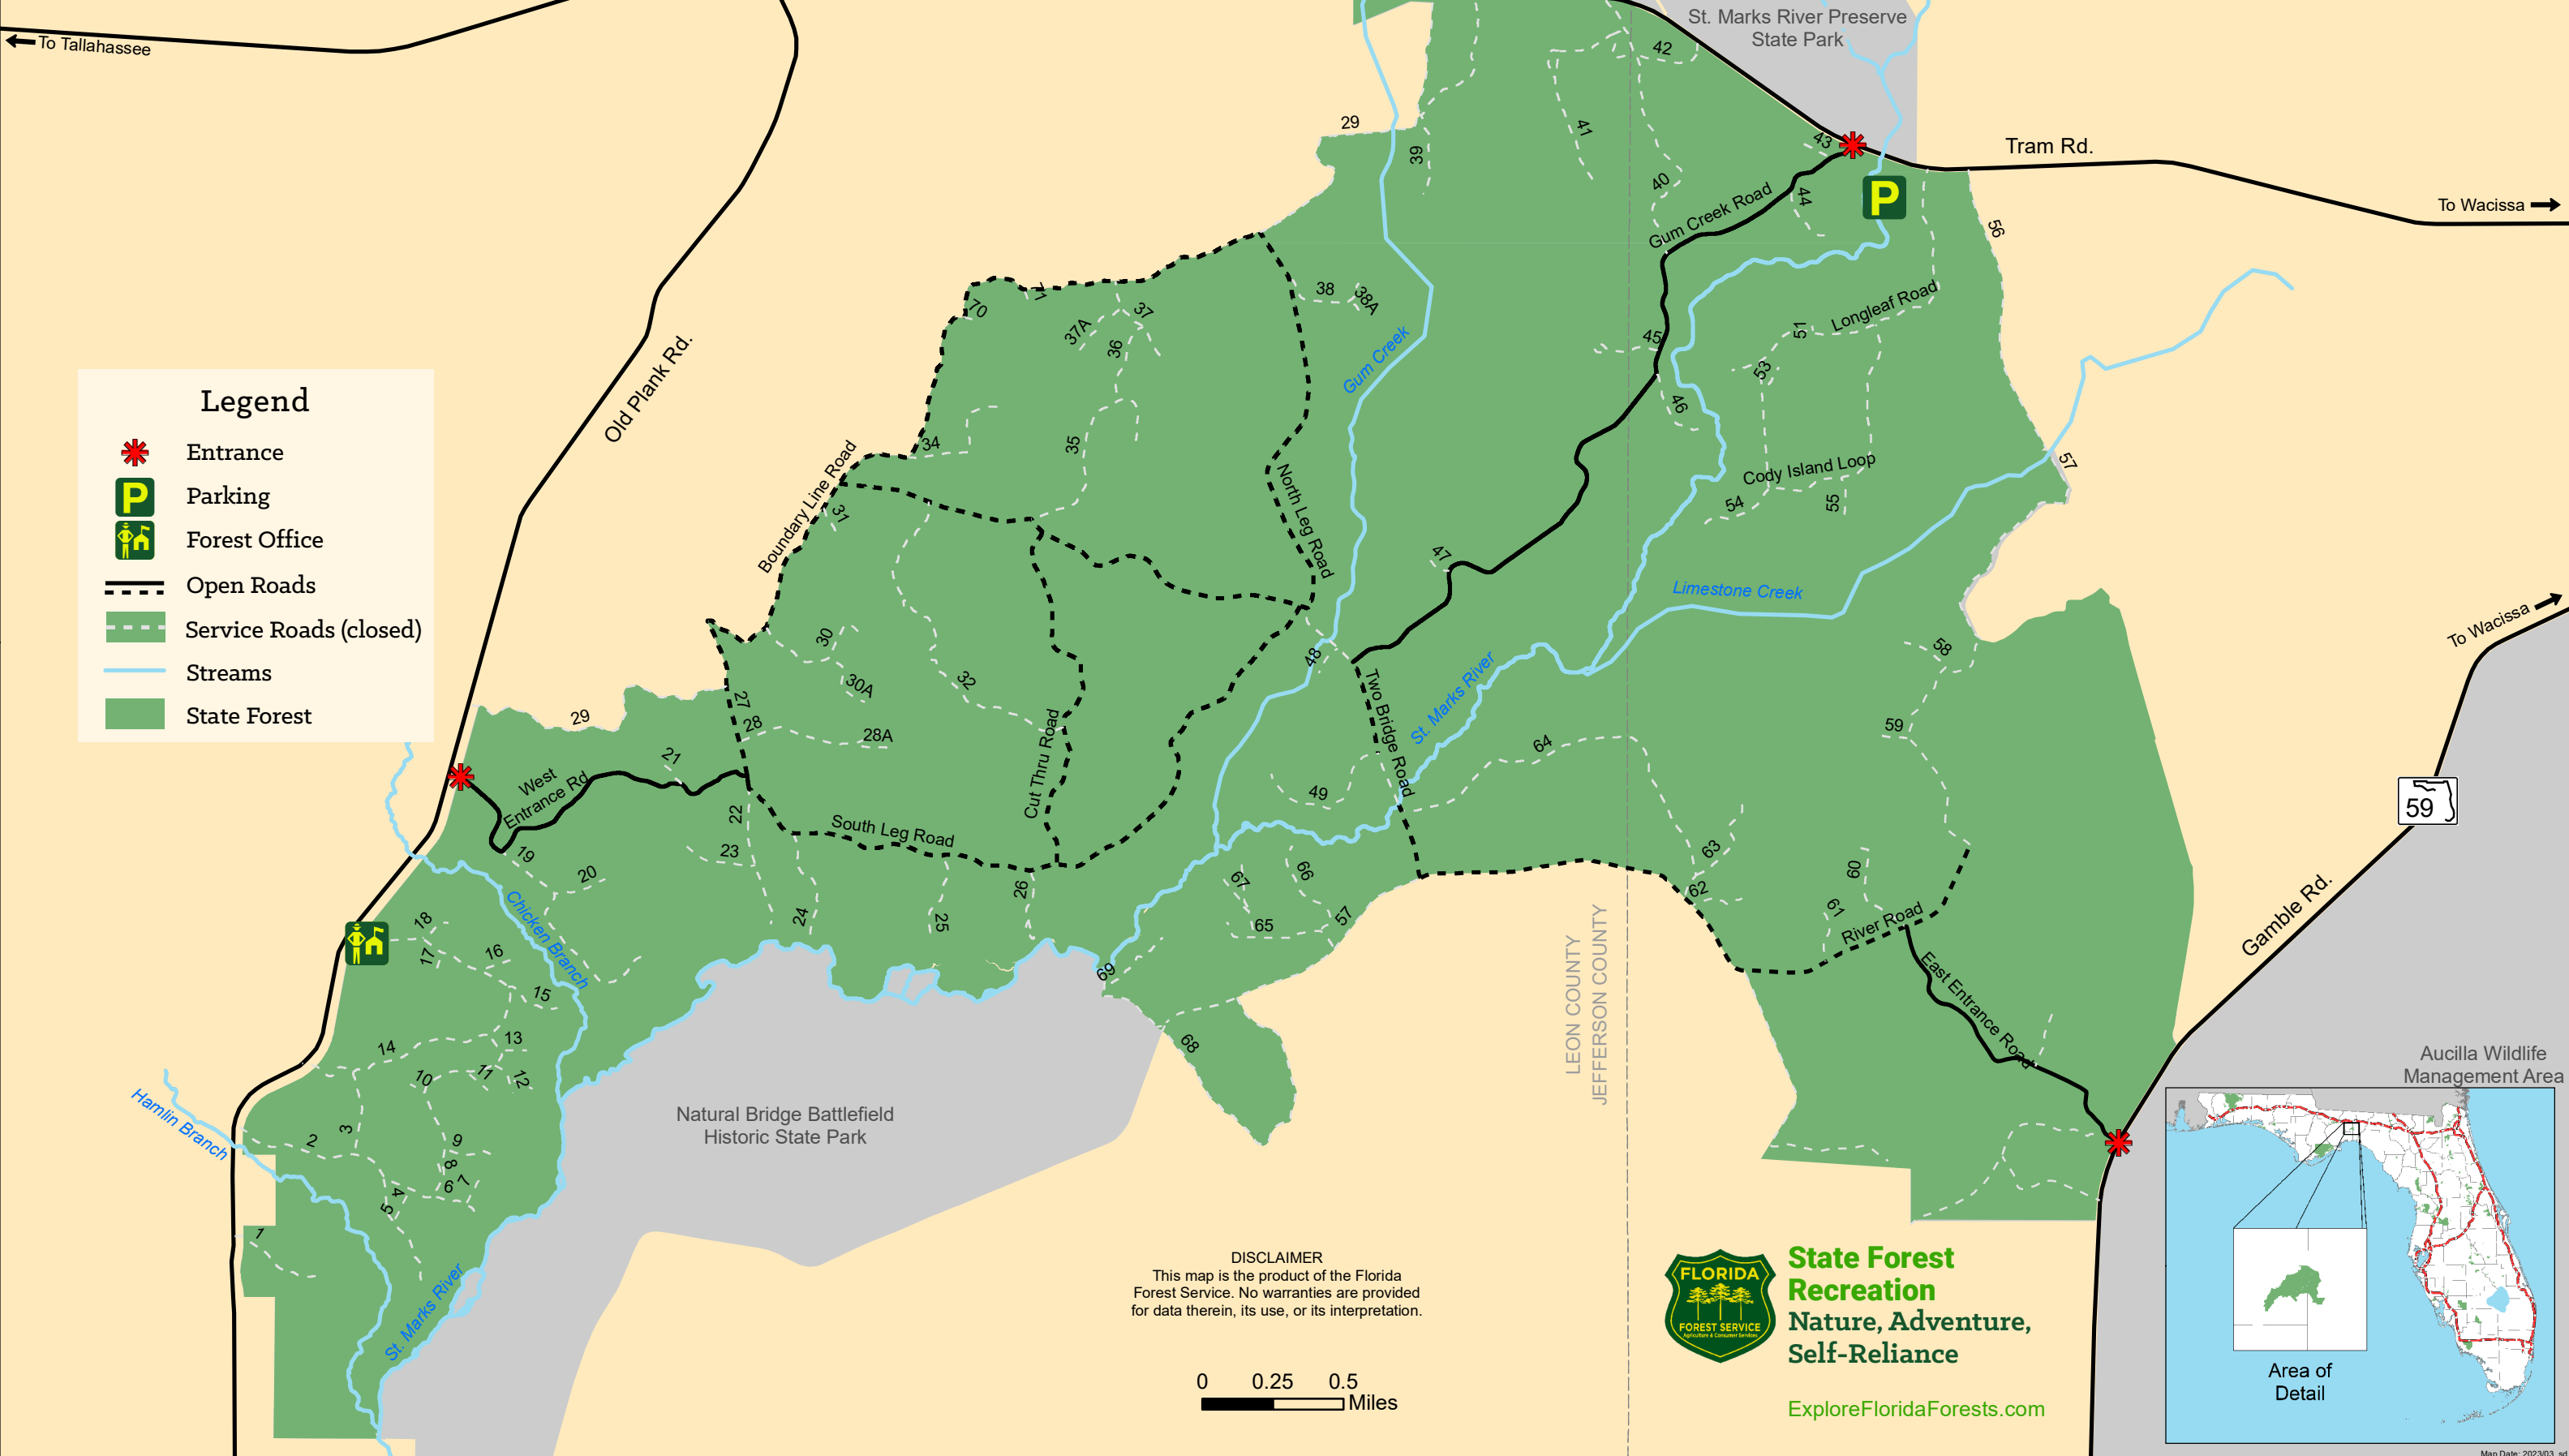

Plank Road State Forest

← To Tallahassee

To Wacissa →

To Wacissa →

Tram Rd.

St. Marks River Preserve State Park

Tram Rd.

Legend

-  Entrance
-  Parking
-  Forest Office
-  Open Roads
-  Service Roads (closed)
-  Streams
-  State Forest

DISCLAIMER
This map is the product of the Florida Forest Service. No warranties are provided for data therein, its use, or its interpretation.