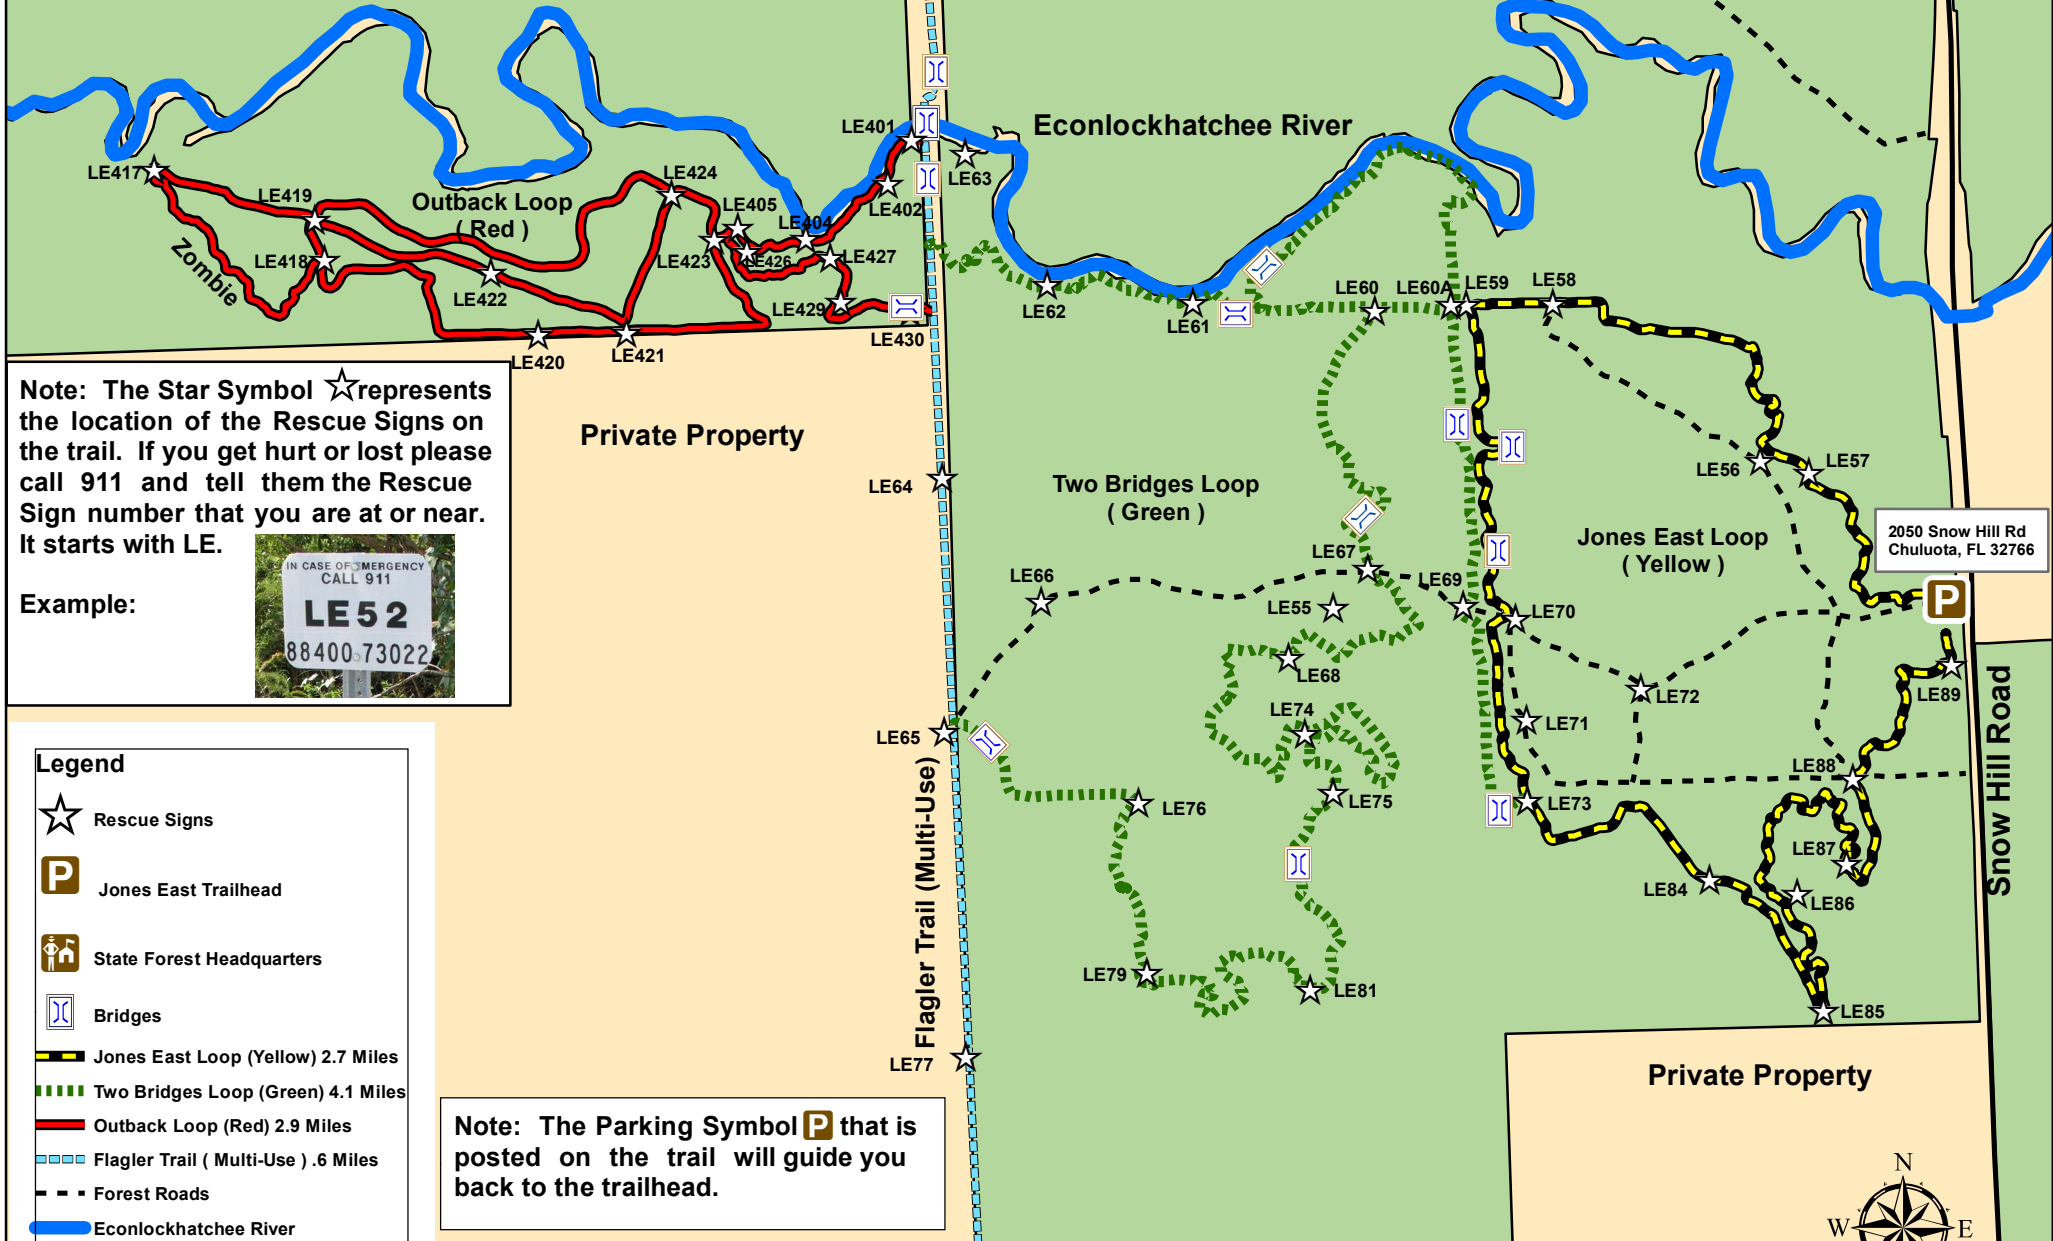

Little Big Econ State Forest Bike Trail 10.3 Miles

Note: The Star Symbol ☆ represents the location of the Rescue Signs on the trail. If you get hurt or lost please call 911 and tell them the Rescue Sign number that you are at or near. It starts with LE.

Example:

Legend

- ☆ Rescue Signs
- P Jones East Trailhead
- State Forest Headquarters
- ⌘ Bridges
- Jones East Loop (Yellow) 2.7 Miles
- Two Bridges Loop (Green) 4.1 Miles
- Outback Loop (Red) 2.9 Miles
- Flagler Trail (Multi-Use) .6 Miles
- - - Forest Roads
- Econlockhatchee River
- Little Big Econ State Forest

Note: The Parking Symbol P that is posted on the trail will guide you back to the trailhead.

Map By: SS 1/19/2023

2050 Snow Hill Rd
Chuluota, FL 32766

Snow Hill Road