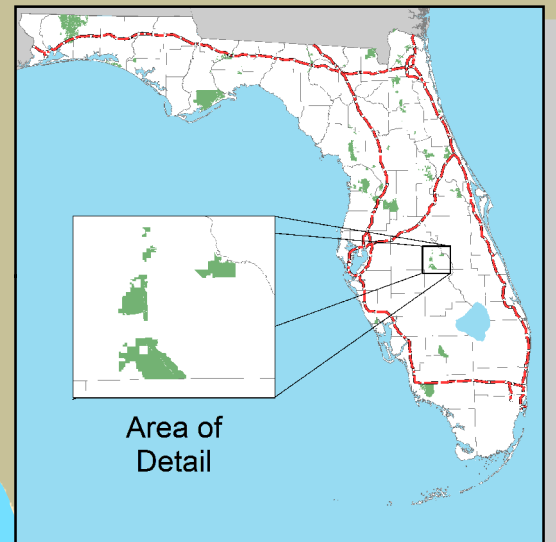

Lake Wales Ridge State Forest

Lake Walk in the Water (Lake Weohyakapka)

Walk In Water Tract

- Kiosk/Trailhead
- Pulloff Parking
- Blue Trail
- Red Trail
- Scrub Jay Trail
- Big Bay Trail
- Service Roads

Hesperides Tract

Dinner Lake
Parking Area
& Trail ~0.7M.

Babson
Parcel

-
-
-
-
-

**State Forest
Recreation**
Nature, Adventure,
Self-Reliance

ExploreFloridaForests.com

- Polk County
Campground
& Boat Ramp

Arbuckle Tract

- Kiosk/Trailhead
- Picnic Area
- Pulloff Parking
- Nature Loop Trail
- Arbuckle Trail- Yellow
- Arbuckle Trail- Blue
- Service Roads
- Open Road