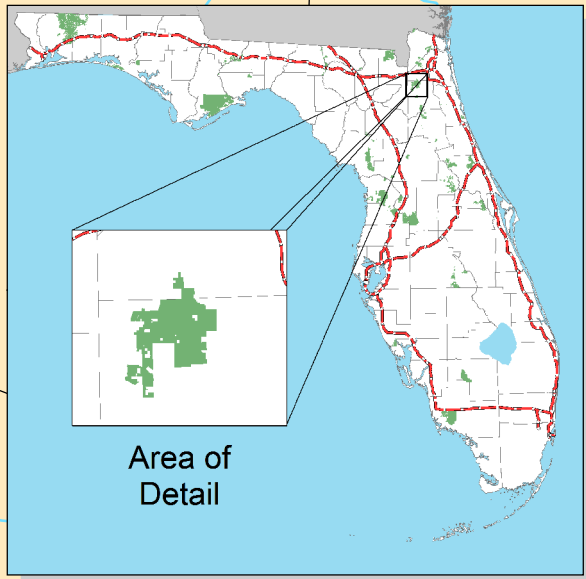

Jennings State Forest

State Forest Recreation
Nature, Adventure,
Self-Reliance

ExploreFloridaForests.com

Legend

- Recreation Site
- Equestrian
- Hiking
- Office
- Primitive Camping
- Paddling
- Pavilion
- Picnic Area
- Restroom
- Pioneer Trail ~2.6 - 11.6 M.
- Dunn's Farm ~2.7 M.
- CrossCut Trail ~2.6 M.
- Fire & Water ~1.75 M.
- Sandridge ~0.5 - 6.8 M.
- Evans Short Loop ~9.1 M.
- Evans Long Loop ~16.75 M.
- Long Branch Eq. Trl. ~4.3 M. (Temporarily Closed)
- Long Branch Eq. Trl. ~12.2 M.
- Open Roads
- Streams
- State Forest