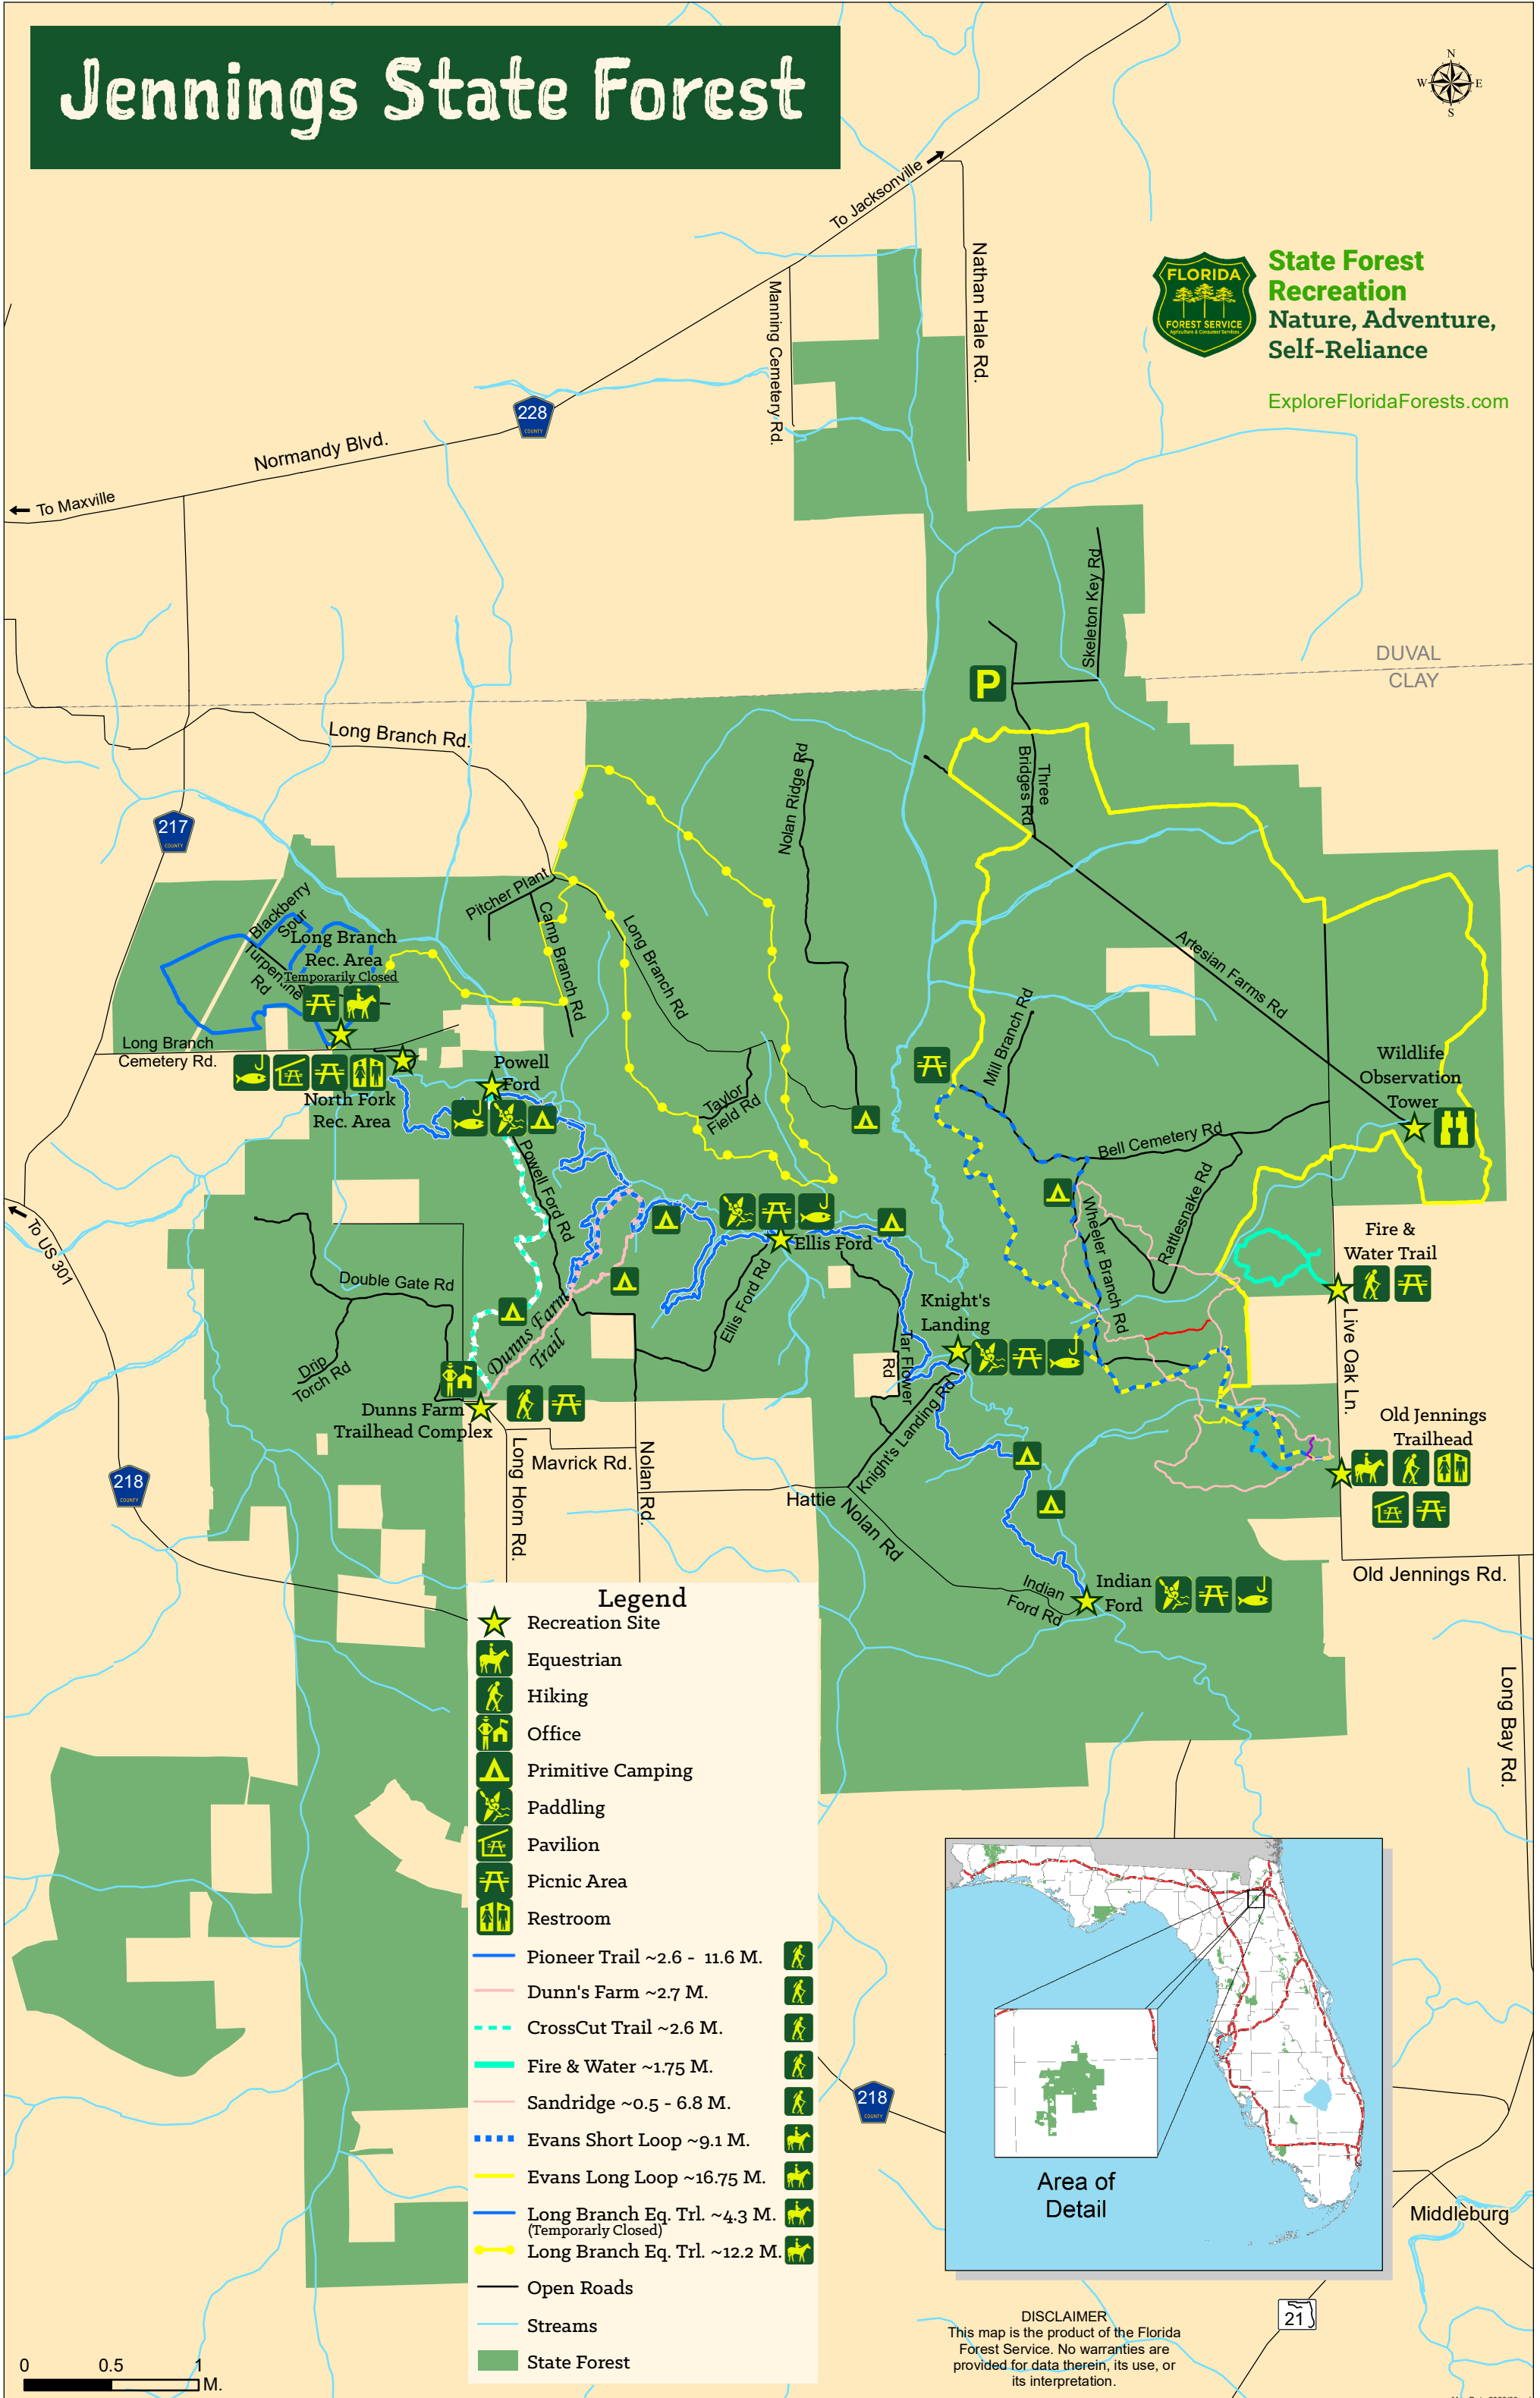

Jennings State Forest

State Forest Recreation
Nature, Adventure,
Self-Reliance

ExploreFloridaForests.com

Legend

- Recreation Site
- Equestrian
- Hiking
- Office
- Primitive Camping
- Paddling
- Pavilion
- Picnic Area
- Restroom
- Pioneer Trail ~2.6 - 11.6 M.
- Dunn's Farm ~2.7 M.
- CrossCut Trail ~2.6 M.
- Fire & Water ~1.75 M.
- Sandridge ~0.5 - 6.8 M.
- Evans Short Loop ~9.1 M.
- Evans Long Loop ~16.75 M.
- Long Branch Eq. Trl. ~4.3 M. (Temporarily Closed)
- Long Branch Eq. Trl. ~12.2 M.
- Open Roads
- Streams
- State Forest

DISCLAIMER
This map is the product of the Florida Forest Service. No warranties are provided for data therein, its use, or its interpretation.