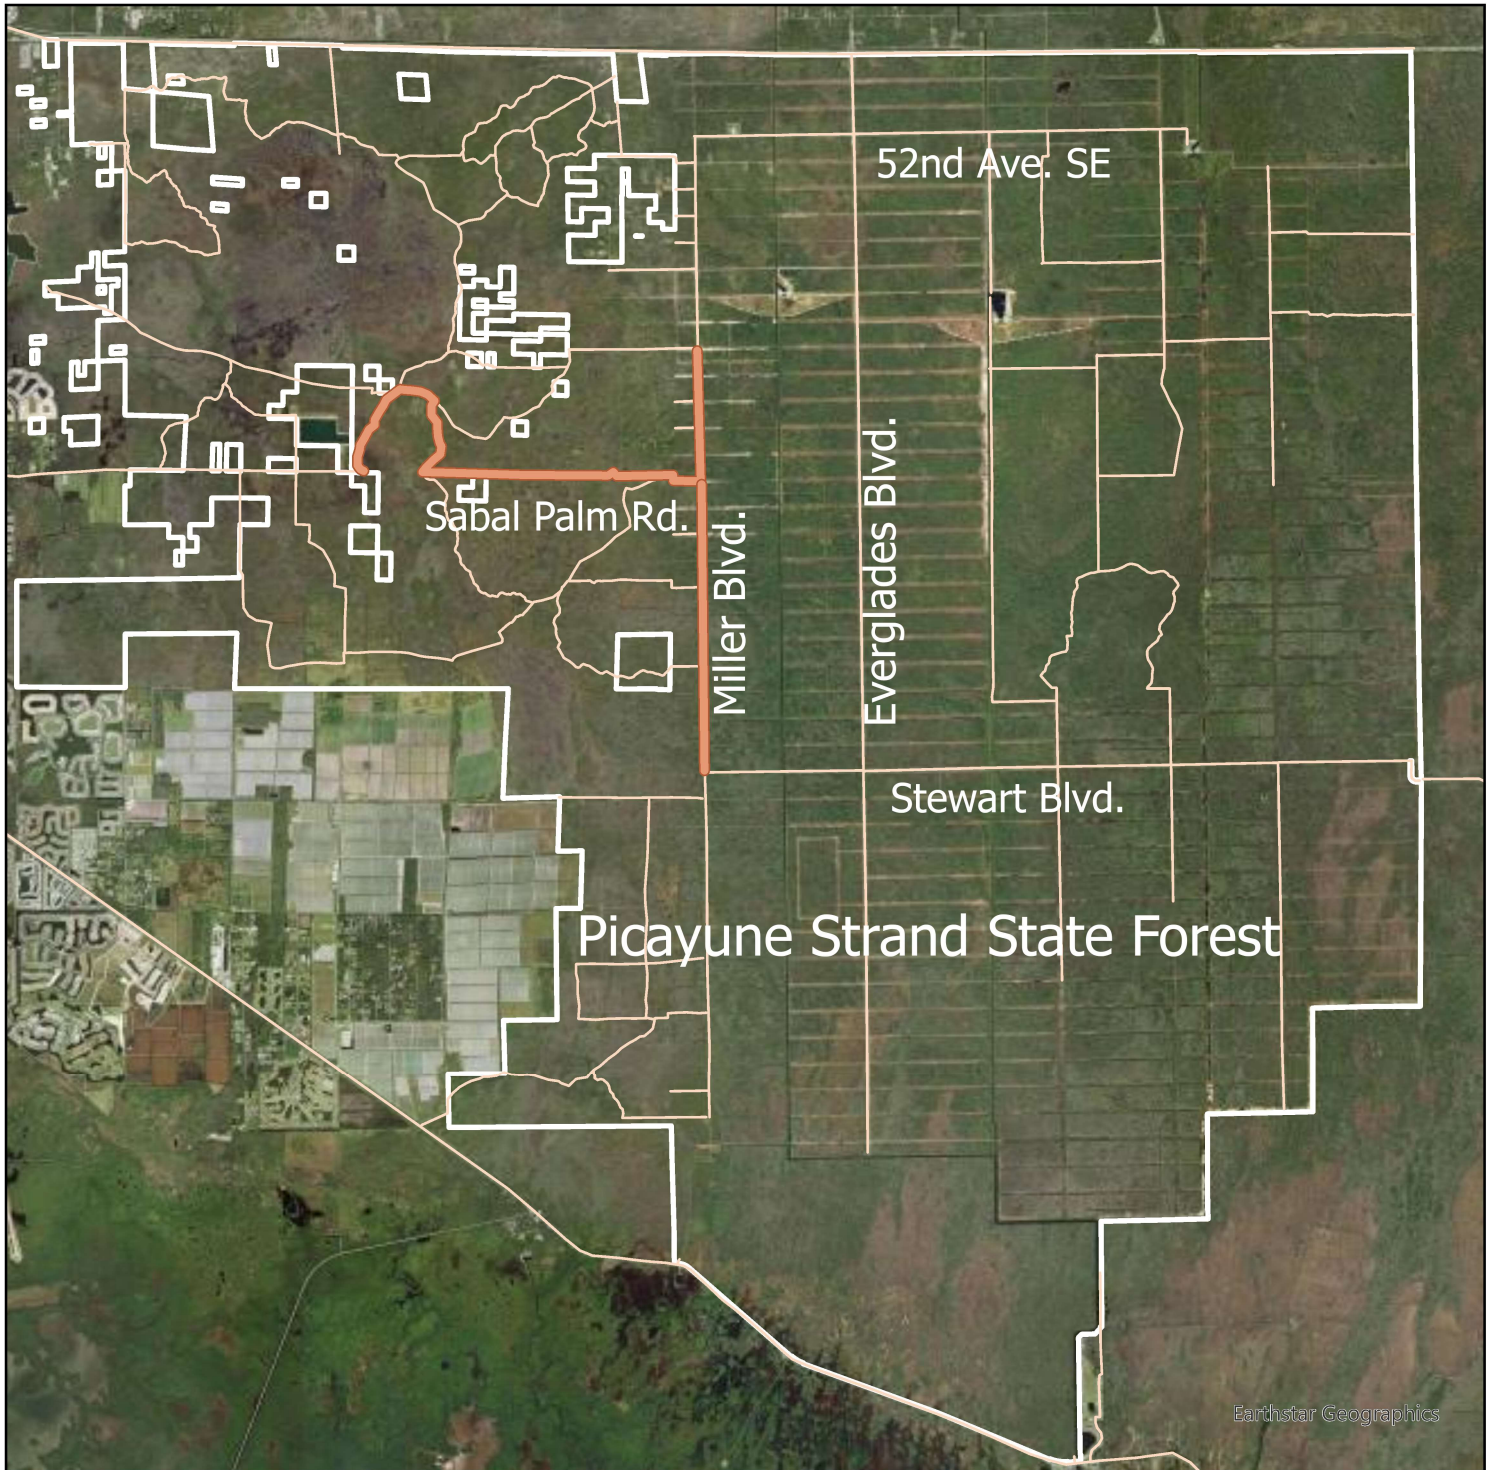

Picayune Strand State Forest

June 2024 Road Closures

Earthstar Geographics

Legend

- Roads
- Forest Boundary
- Road Closure 2024

The following roads are closed due to poor road conditions: Triple G. Loop, Sabal Palm Road to 78th Ave. SE east of Triple G Loop, Miller Blvd. from 68th Ave. SE to Stewart Blvd. All other lower elevation forest roads likely have standing water in them.

Map Created by Mike Weston
06/13/2024

DISCLAIMER

This map is a product of the Florida Forest Service. No warranties provided for the data therein, its use, or it's interpretation