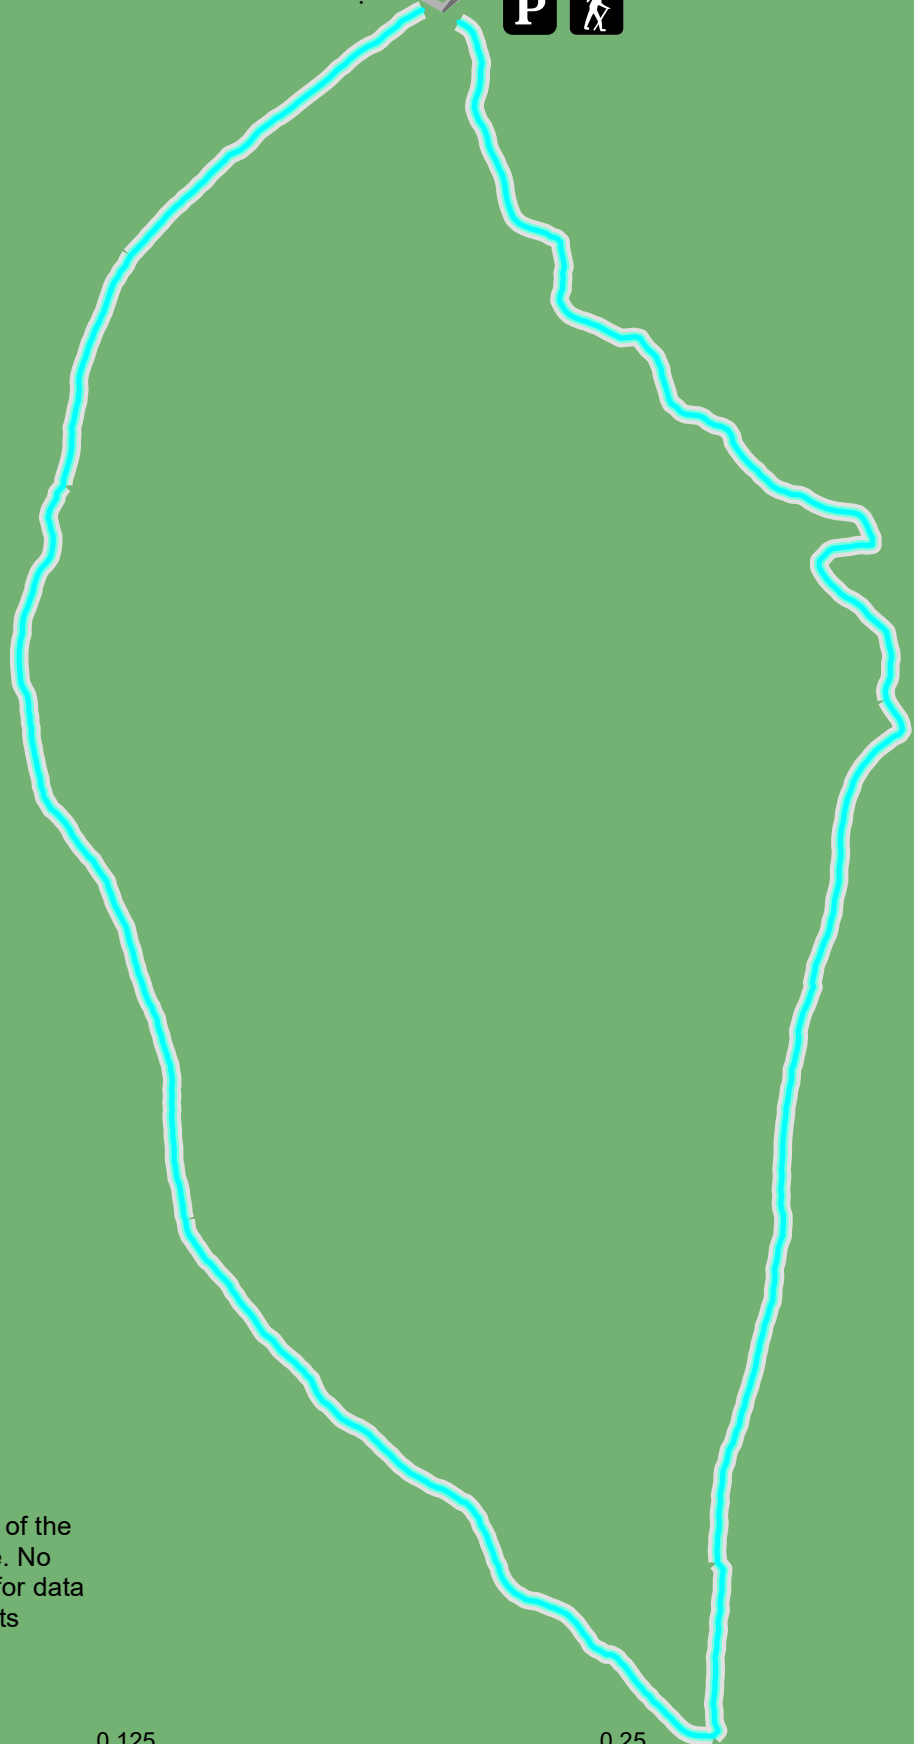

← US 301

Cary State Forest

Dahoma Historic Trail ~ 1.1 M.

Jennifer Rd.

Whittmore Mill
Recreation Area

DISCLAIMER
This map is the product of the
Florida Forest Service. No
warranties are provided for data
therein, its use, or its
interpretation.

0 0.125 0.25 Miles